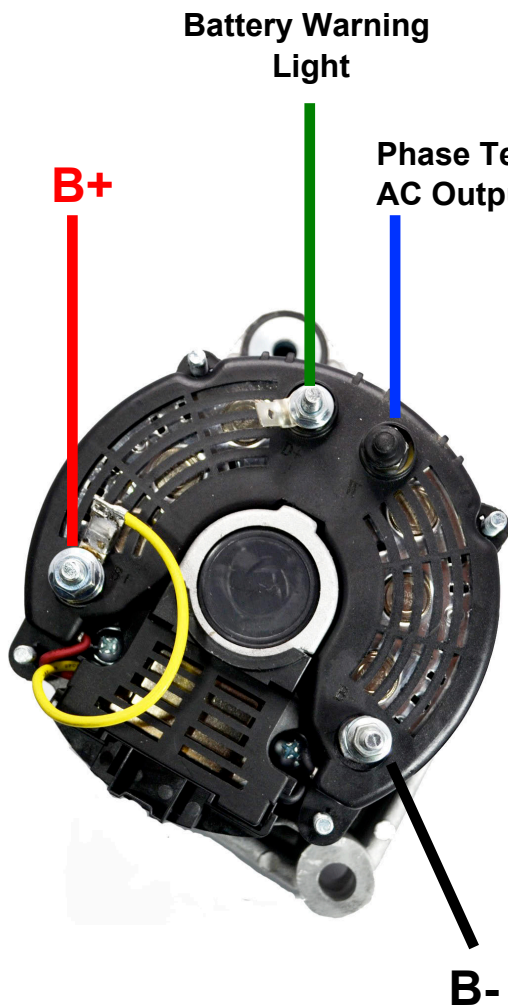

Wiring Diagram For 100-452 100-4251

If you are using this Alternator as a high output alternative see below diagram for help with the wiring connections they can be confusing

Part No. 100-452 12V 60Amp

Bukh Marine
Nanni Diesel
Volvo Penta

Part No. 100-4251 12V 120 Amp

Bukh Marine
Nanni Diesel
Volvo Penta