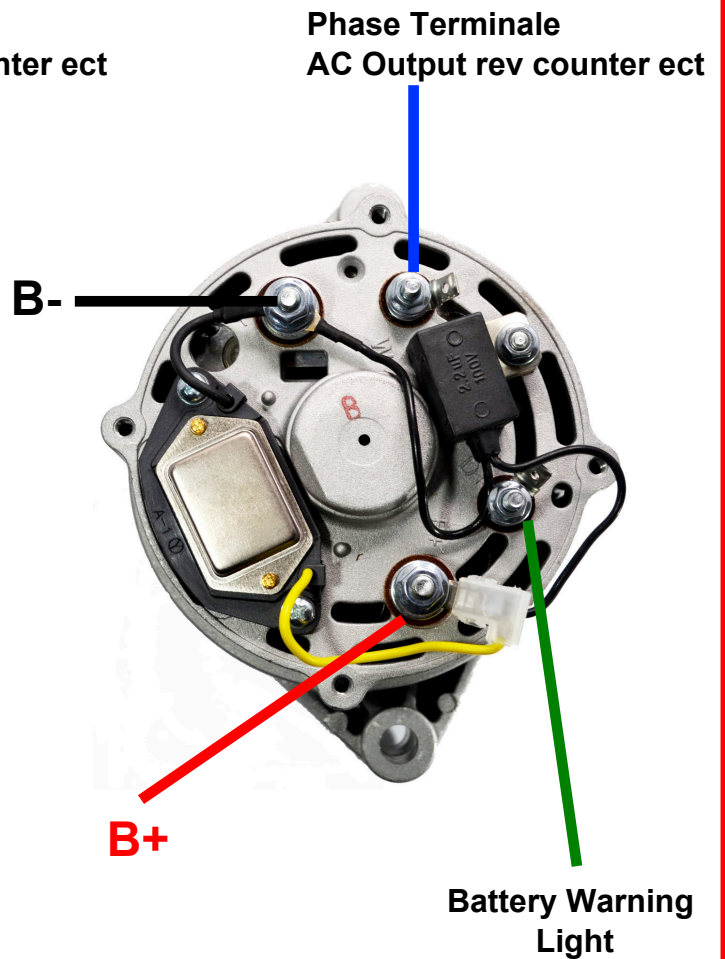

Wiring Diagram For 100-452 100-4251

If you are using this Alternator as a high output alternative see below diagram for help with the wiring connections they can be confusing

Part No. 100-452 12V 60Amp

Bukh Marine
Nanni Diesel
Volvo Penta

Part No. 100-4251 12V 120 Amp

Bukh Marine
Nanni Diesel
Volvo Penta