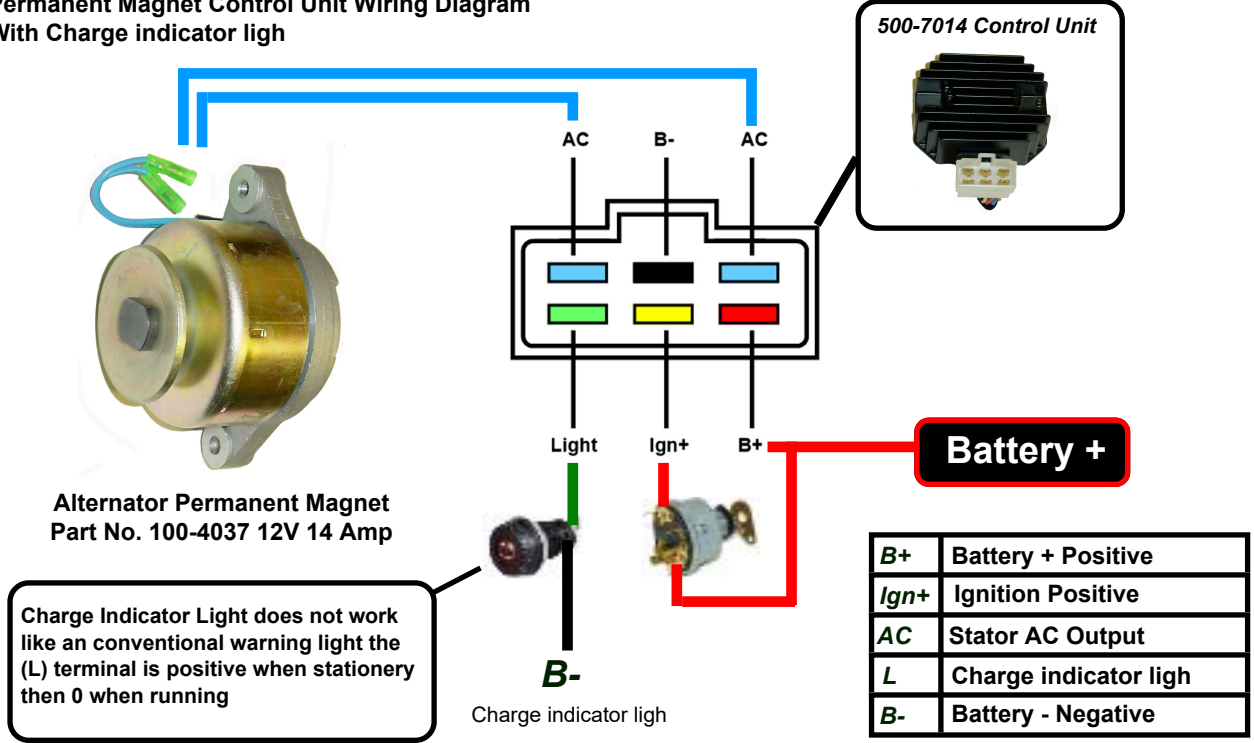

Permanent Magnet Control Unit Wiring Diagrams

Permanent Magnet Control Unit Wiring Diagram
With Charge indicator ligh

Permanent Magnet Control Unit Wiring Diagram
With No Charge indicator ligh With Or Without Battery